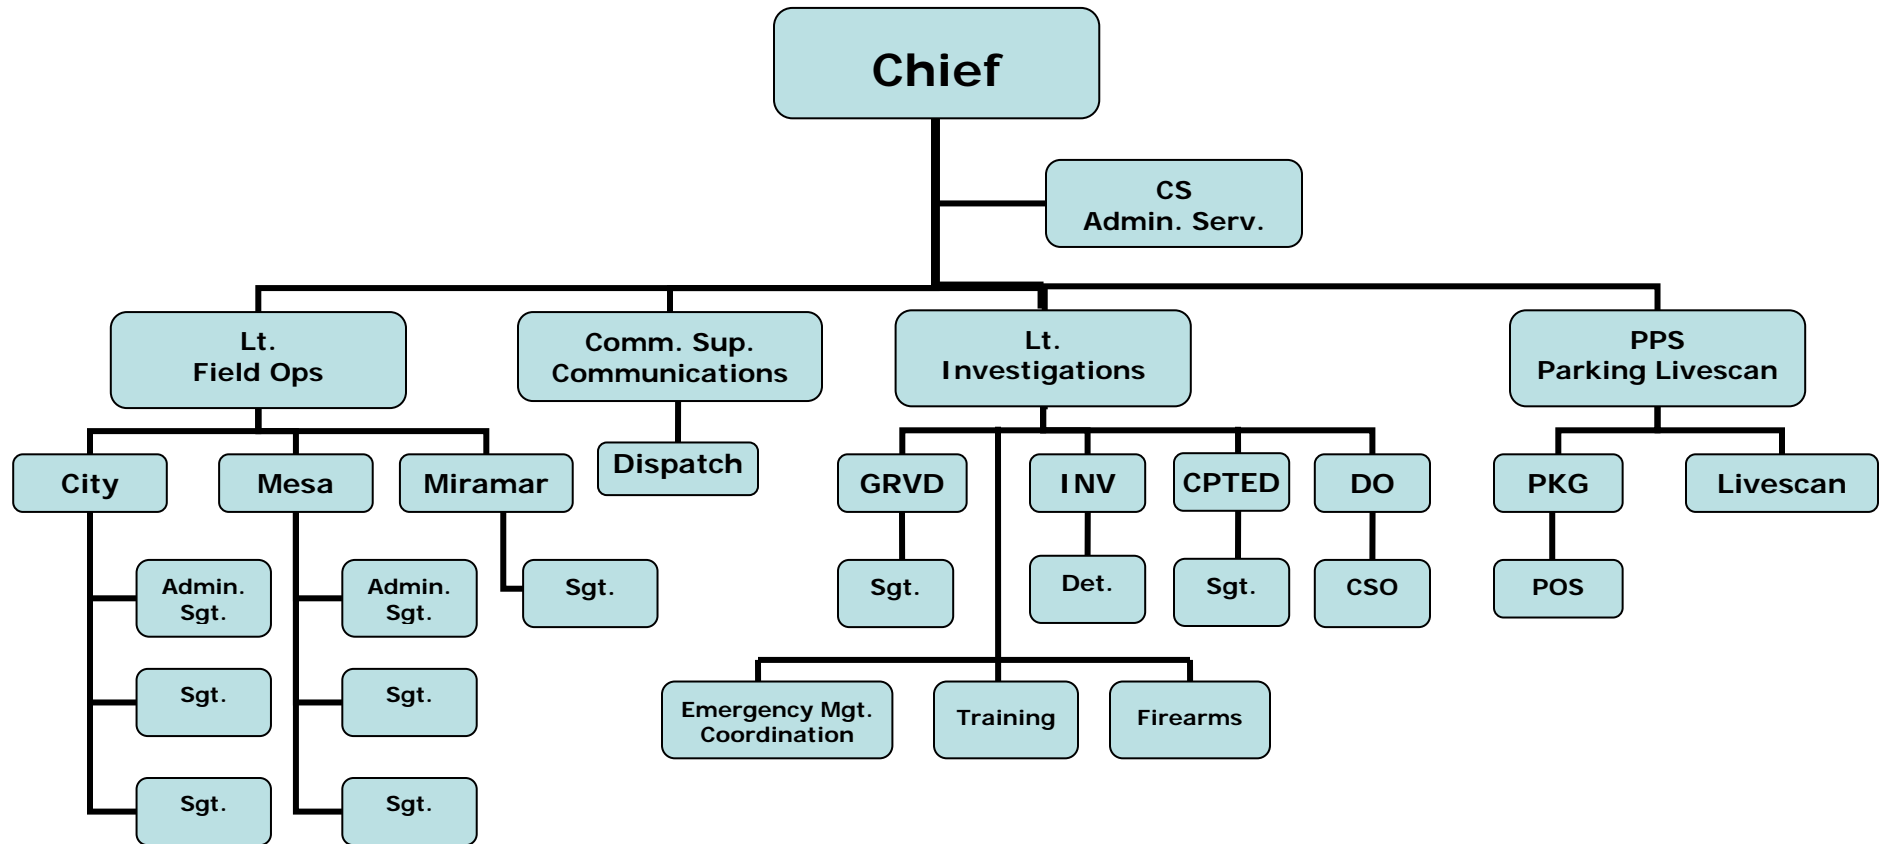

# SAN DIEGO COMMUNITY COLLEGE DISTRICT POLICE DEPARTMENT ORGANIZATIONAL CHART

REVISED: 01/13/09